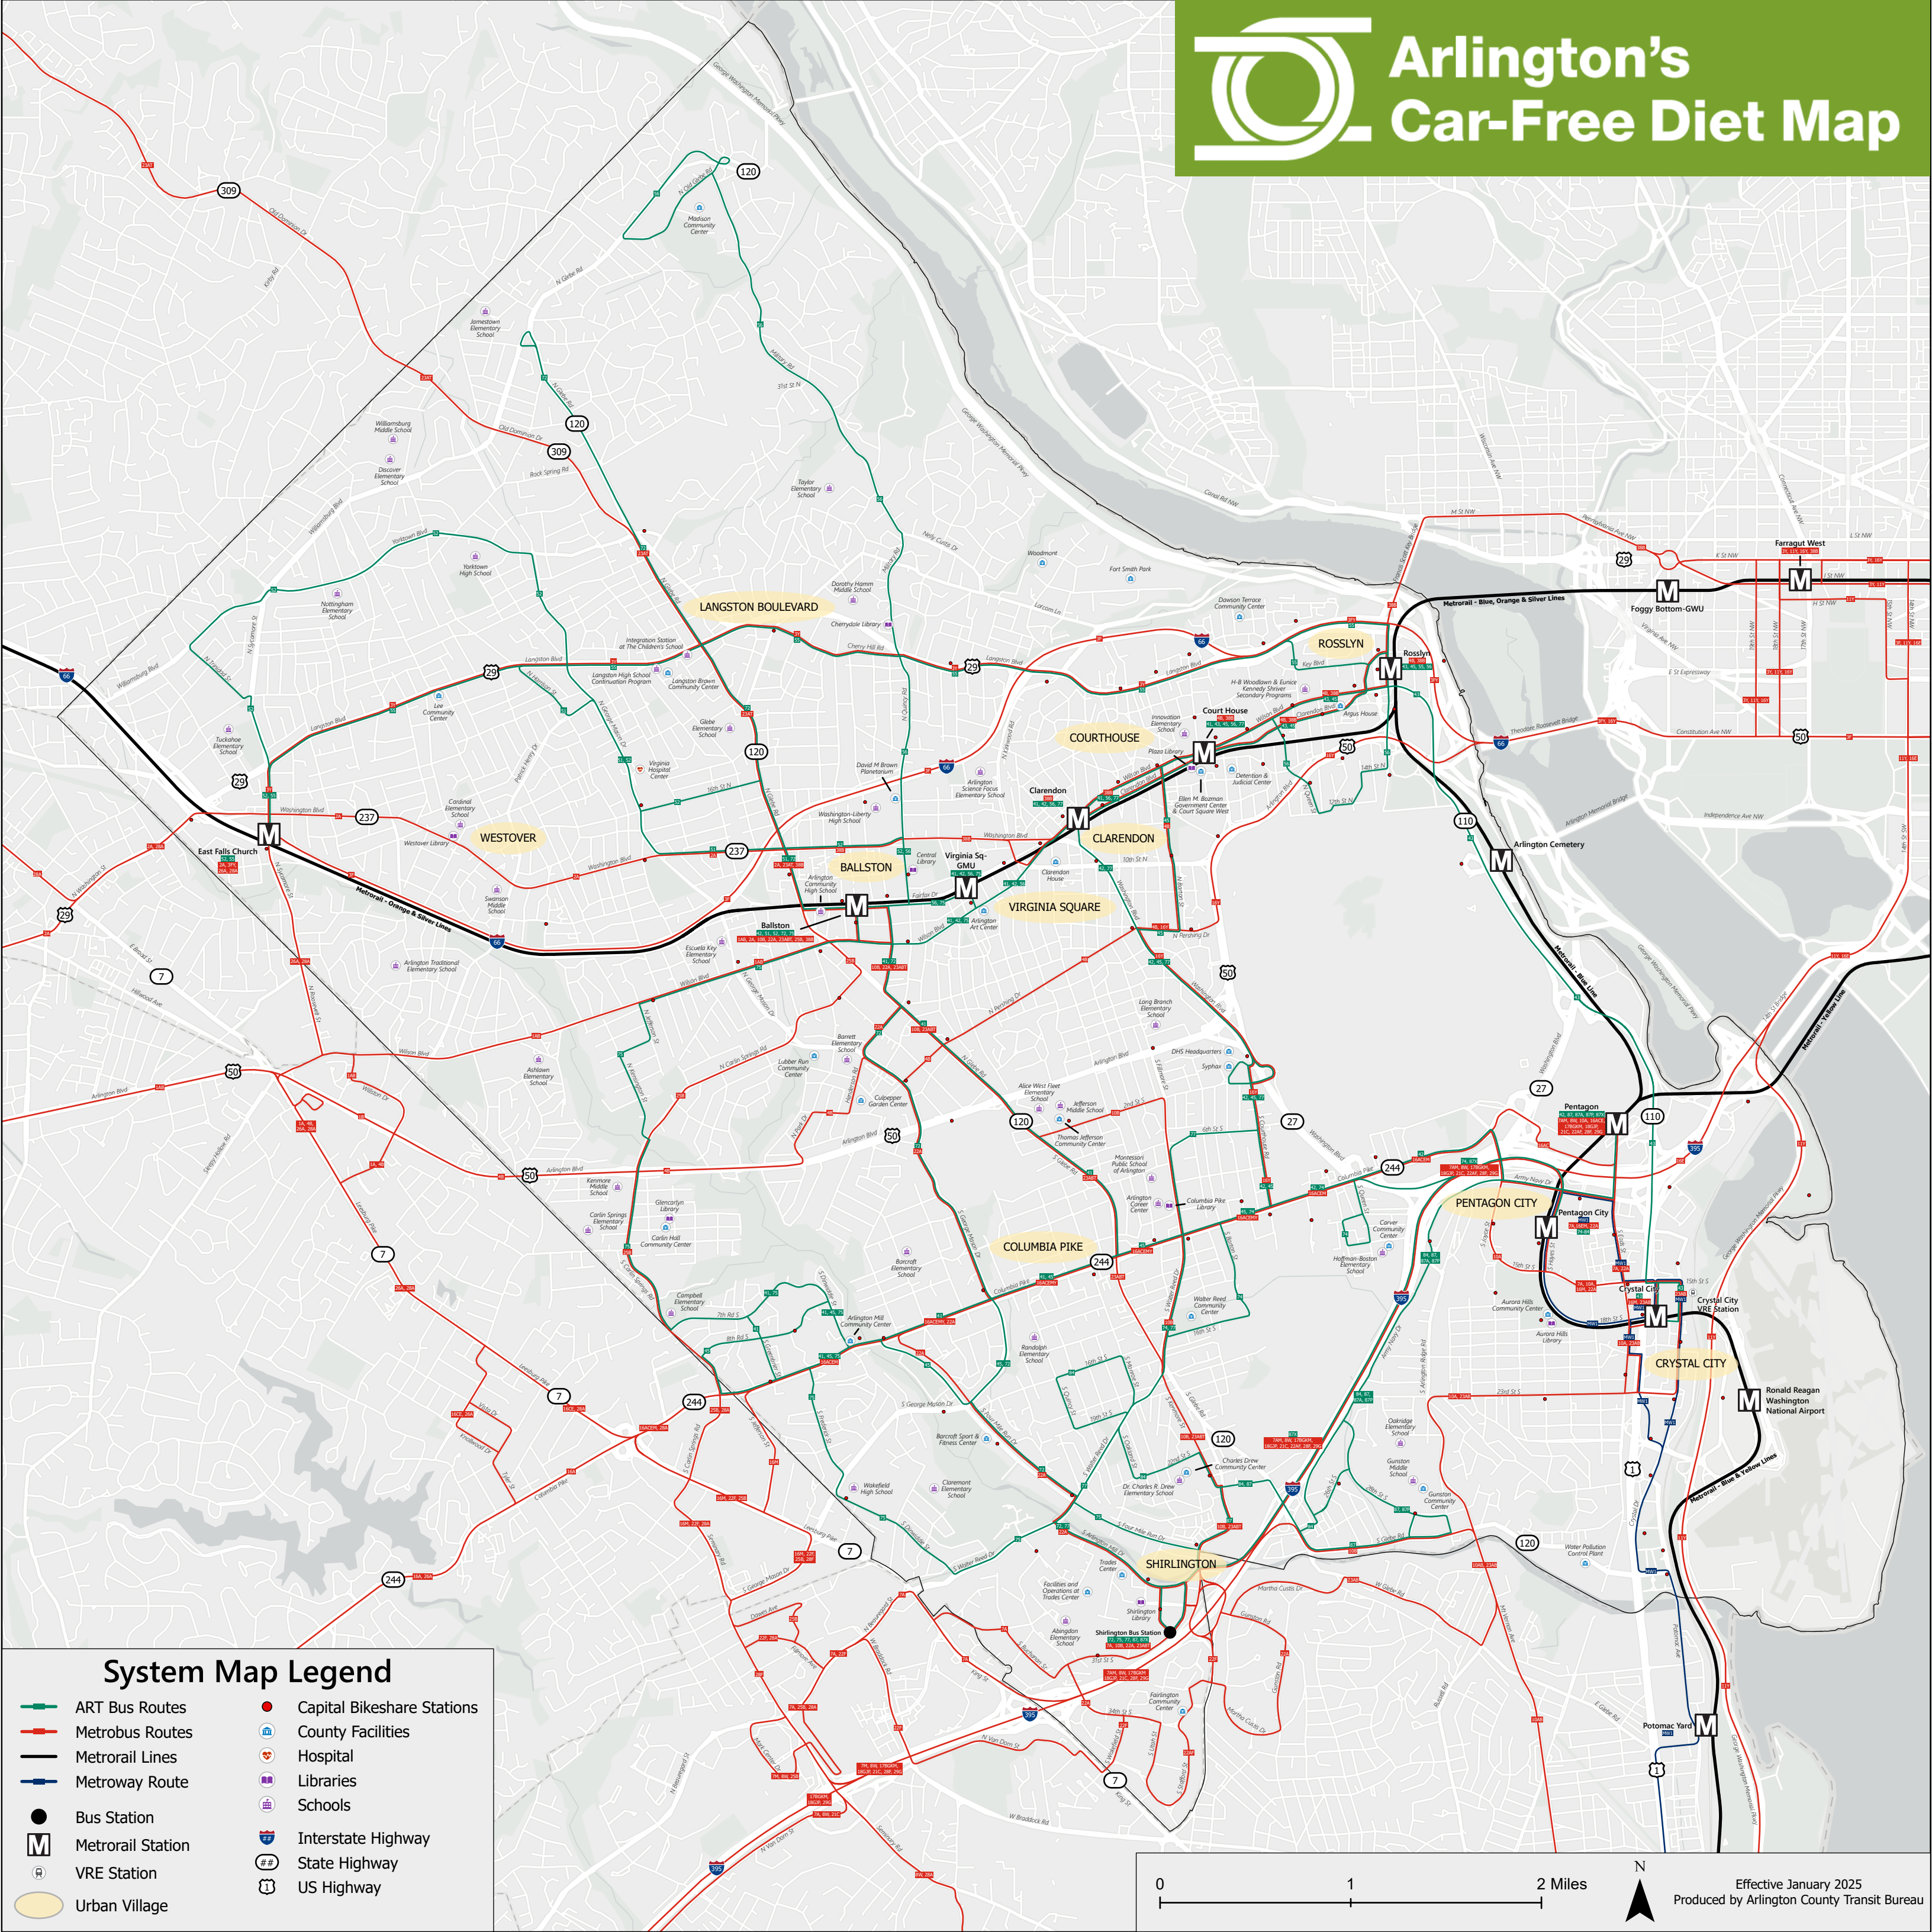

Arlington's Car-Free Diet Map

System Map Legend

ART Bus Routes	Capital Bikeshare Stations
Metrobus Routes	County Facilities
Metrorail Lines	Hospital
Metroway Route	Libraries
Bus Station	Schools
Metrorail Station	Interstate Highway
VRE Station	State Highway
Urban Village	US Highway